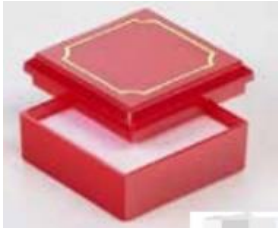

 A red leather jewelry box, open, showing the interior compartments. The box is rectangular with a hinged lid and a small red tab on the lid.	<p>Har Leather Large 240*360*65 (mm) HRL620 £14.50</p>
--	---

Ring Boxes

Plastic Box Tall
40*40*32 (mm)
RNP002
£0.95

Plastic Box Small
41*41*20 (mm)
RNP004
£0.50

**Plastic Box
Medium**
61*61*22 (mm)
RNP006
£0.55

Ring Boxes

	<p>Plastic Box Large 81*81*24 (mm) RNP008 £0.90</p>
	<p>Ring Crystal Box 48*48*43 (mm) 24/600 RNK010 £0.50</p>
	<p>Flower and Stem 43*43*48 (mm) 12/120 RNF012 £1.45</p>